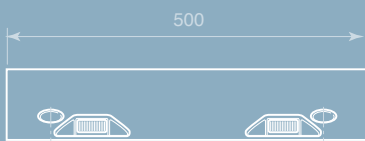

## Speed Ramp

Range of easy to install bolt down traffic calming ramps. Finished in yellow or black & fitted with white reflectors. Heavy duty (W)420mm x (L)500mm modules with end shoulders in three heights.

Front Elevation (Ramp)

Side Elevation (Ramp)

Front Elevation (Shoulder Ramp)

Side Elevation (Shoulder Ramp)

Plan Elevation (Ramp)

Plan Elevation (Shoulder Ramp)

Front Elevation (Connector)

Plan Elevation (Connector)