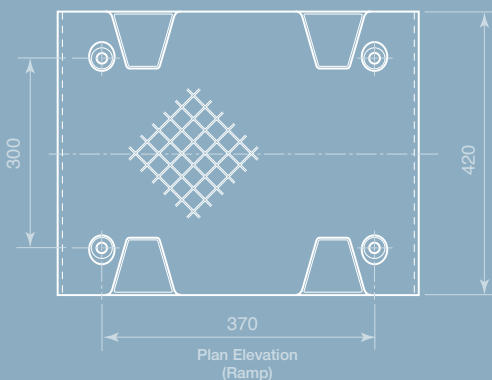

## Speed Ramp

Range of easy to install bolt down traffic calming ramps. Finished in yellow or black & fitted with white reflectors. Heavy duty (W)420mm x (L)500mm modules with end shoulders in three heights.

Front Elevation (Ramp)

Side Elevation (Ramp)

Front Elevation (Shoulder Ramp)

Side Elevation (Shoulder Ramp)

Plan Elevation (Ramp)

Plan Elevation (Shoulder Ramp)

Front Elevation (Connector)

Plan Elevation (Connector)